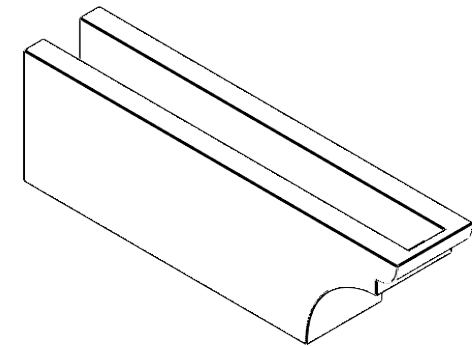

ITEM NUMBER: RFTURO040X06000X20000X006YOR00RCPR

4"W X 6"H X 20"L TIMBERTHANE ROUGH CEDAR YORKTOWN FAUX WOOD OPEN RAFTER TAIL, 6" L END, PRIMED TAN

SIDE PROFILE

FRONT PROFILE

ISOMETRIC

GENERATED DATE : 03/02/2023

EKENA MILLWORK
2300 WEST MAIN ST.
CLARKSVILLE, TX 75426
TOLL FREE: 866-607-0453
WWW.EKENAMILLWORK.COM

NOTES

1. INSTALLATION TO BE COMPLETED IN ACCORDANCE WITH MANUFACTURER'S SPECIFICATIONS.
2. DRAWING MAY NOT BE TO SCALE
3. THIS DRAWING IS INTENDED FOR DESIGN AND PLANNING PURPOSES ONLY.
4. ALL INFORMATION CONTAINED HEREIN WAS CURRENT AT THE TIME OF DEVELOPMENT BUT MUST BE REVIEWED AND APPROVED BY THE PRODUCT MANUFACTURER TO BE CONSIDERED ACCURATE.
5. TIMBERTHANE ARCHITECTURAL PRODUCTS ARE MADE FROM HIGH DENSITY URETHANE AND COME FACTORY PRIMED