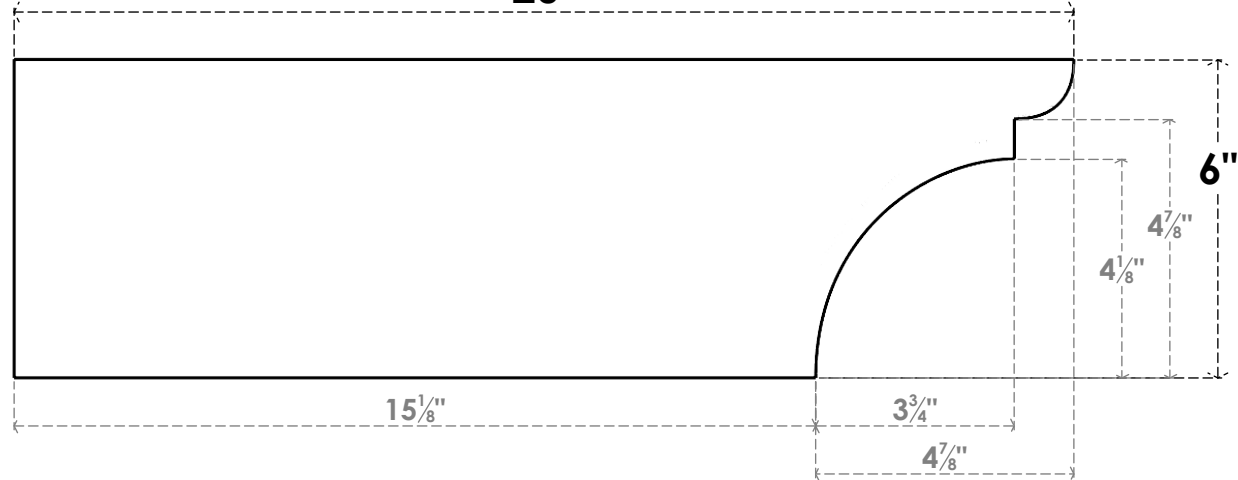

ITEM NUMBER: RFTURO040X06000X20000X006YOR00RCPR

4"W X 6"H X 20"L TIMBERTHANE ROUGH CEDAR YORKTOWN FAUX WOOD OPEN RAFTER TAIL, 6" L END, PRIMED TAN

SIDE PROFILE

FRONT PROFILE

ISOMETRIC

GENERATED DATE : 03/02/2023