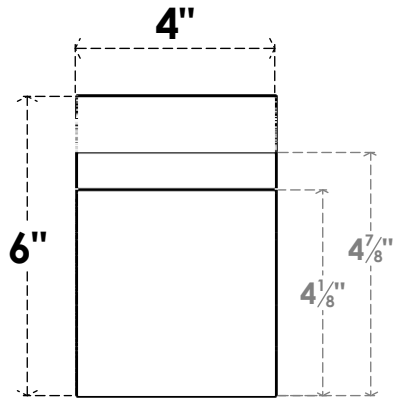

ITEM NUMBER: RFTURO040X06000X20000X006YOR00RCPR

4"W X 6"H X 20"L TIMBERTHANE ROUGH CEDAR YORKTOWN FAUX WOOD OPEN RAFTER TAIL, 6" L END, PRIMED TAN

SIDE PROFILE

FRONT PROFILE

ISOMETRIC

GENERATED DATE : 03/02/2023